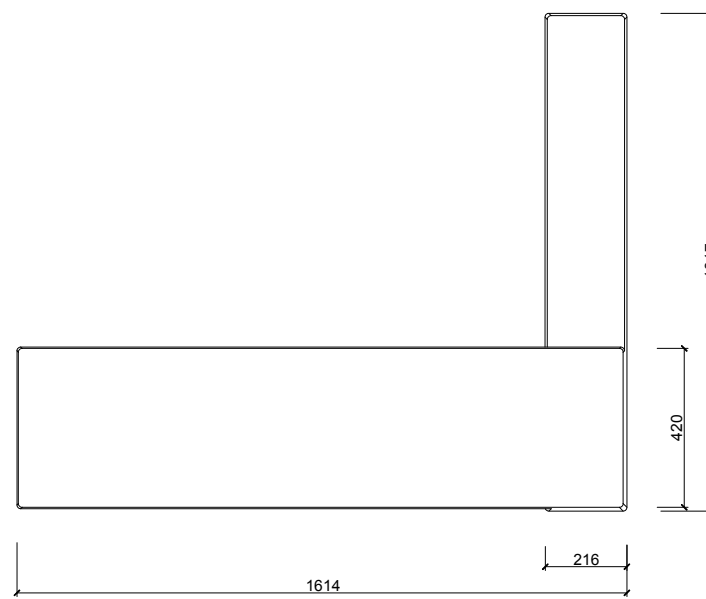

Right view

Front view

Left view

Top view

Product: Blox - Concrete

Scale 1:20 (A3)

20010-11-02 | Per Andersson | tfn +46 70 3786580 | mail per@moped.se

moped.[®]