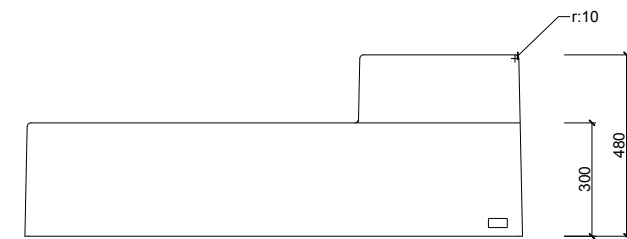

Right view

Front view

Left view

Top view

Product: Blox - Concrete

Scale 1:20 (A3)

20010-11-02 | Per Andersson | tfn +46 70 3786580 | mail per@moped.se

moped.[®]